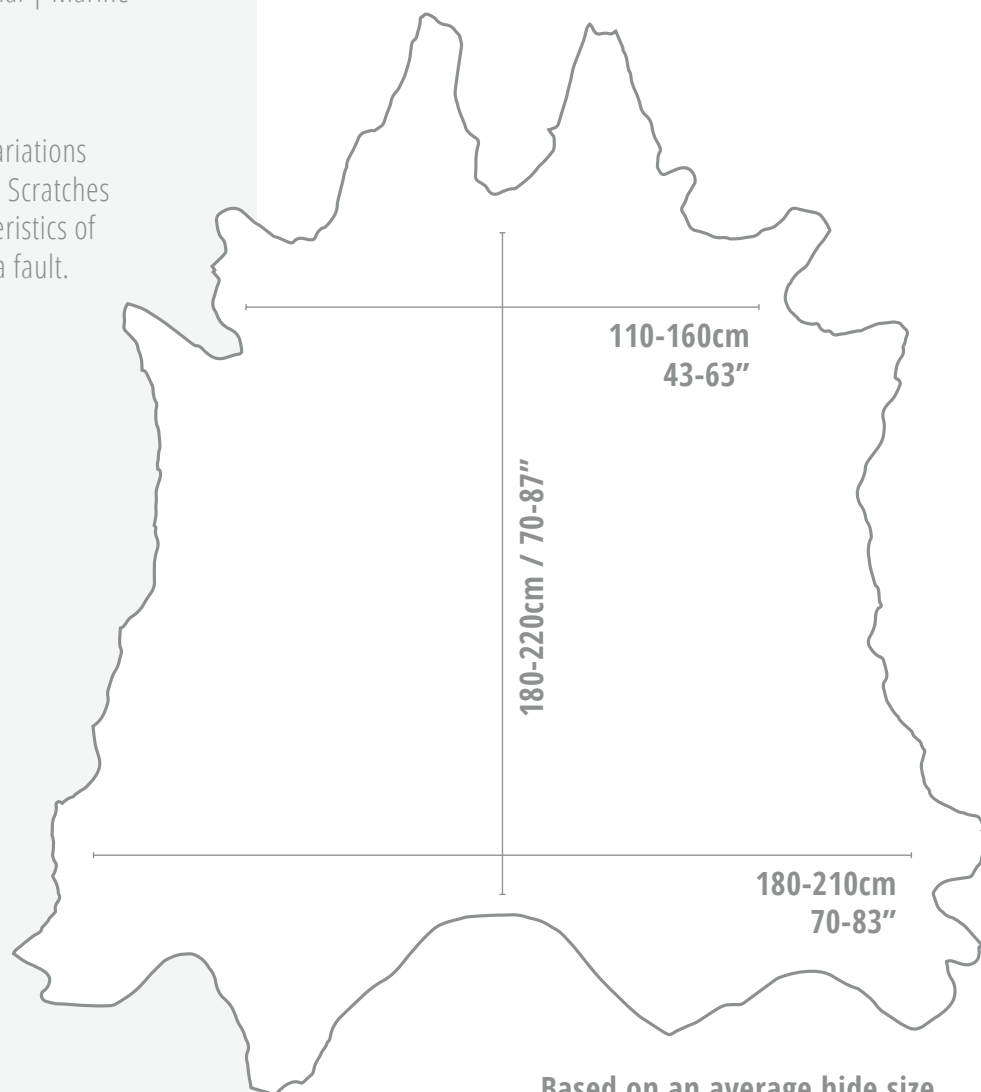

Average Hide Size: 48-55 ft² (4.4-5.2 m²)

Finish/Type: Pigmented | Natural grain

Thickness: 1.2-1.3mm

Country of Origin: IT

Sector: Residential | Commercial | Marine

Minimum Order: 1 hide

Notes: Outdoor

Leather is an organic product, variations in colour and texture may occur. Scratches & blemishes are natural characteristics of leather and are not considered a fault.

EN 1021 1

EN 1021 2

IMO FTP 2010

Environmental:

-

Montenegro

Leather Specifications

**Based on an average hide size
of 48-55 ft² (4.4-5.2 m²)**

Measurements are approximate

Hide sizes may vary,
please **contact us** if a specific size is required.

ALTFIELD
LONDON