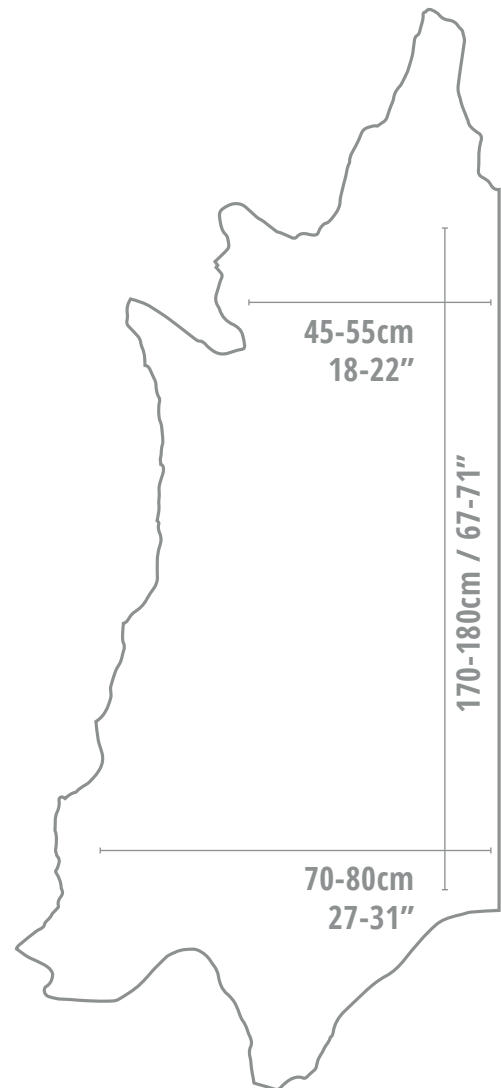

Average Hide Size: 24-27 ft² (2.2-2.5 m²)

Finish/Type: Pigmented | Corrected grain

Thickness: 1.0-1.2mm

Country of Origin: IT

Sector: Residential | Commercial | Marine

Minimum Order: Half hide

Notes: Calf skin

**Based on an average half hide size
of 24-27 ft² (2.2-2.5 m²)**

Measurements are approximate

Hide sizes may vary,
please **contact us** if a specific size is required.