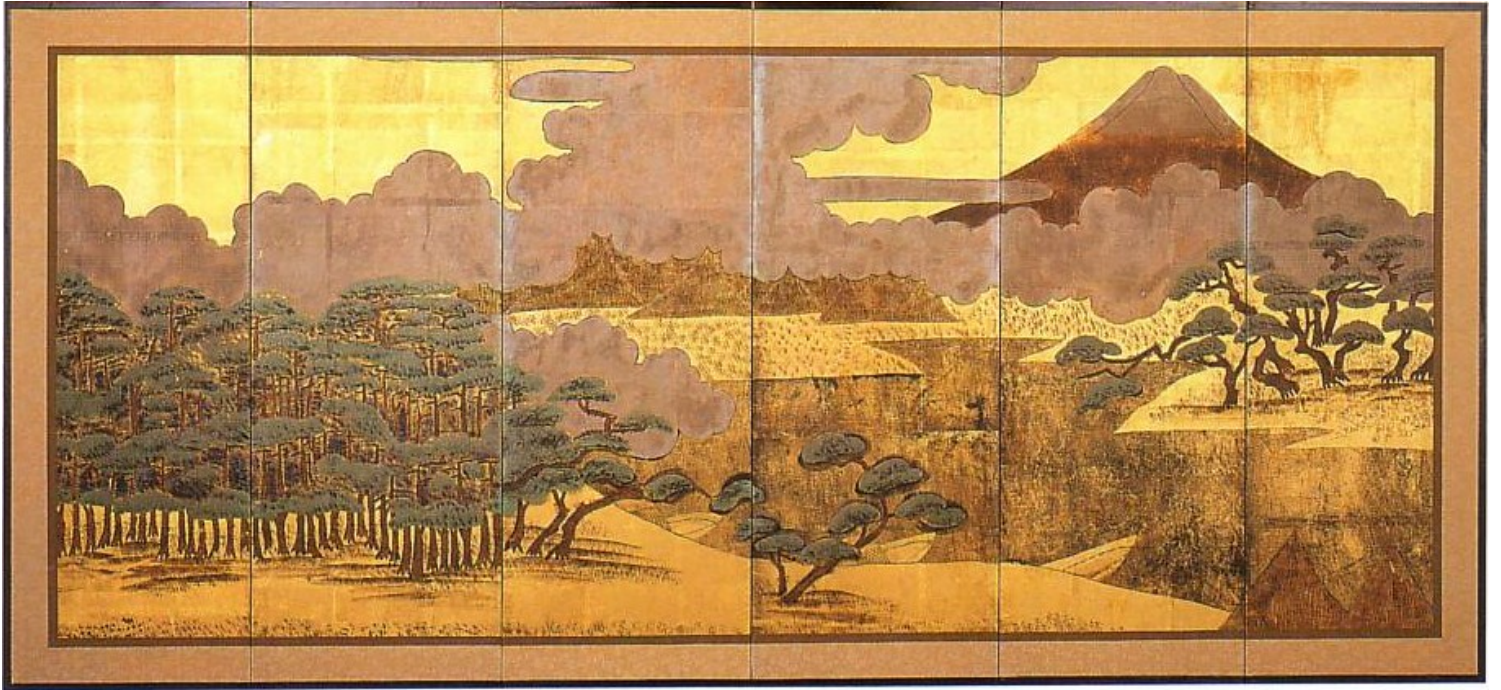

## **Japanese Screens**

Traditional folding screens from Japan, known as Bayou-literally “protection from the wind” -were originally developed to be used as dividers both indoors and outdoors, the zigzag construction allowing them to be either free-standing or wall mounted. These functional and versatile screens evolved in format over the years to allow greater artistic freedom. The development of the innovative and unobtrusive paper hinge allowed one vast expanse of unbroken paper which was suitable for continuous large scale horizontal compositions, and format thus came into being which was accepted by the Japanese as a serious medium for important artists.

SSP-219 Paulownia & Chrysanthemums Size: 137cm x 137cm

SSP-224 Lotus and Leaves

Size: 46cm x H 122cm

SSP-213 Brown Lotus Leaves

Size: 200cm x H 140cm

SSP-056 Mount Fuji

Size: 205cm x H 95cm

SSP-052 Pine Trees

Size: 205cm x H 95cm

SSP-034 Iris with Bridge

Size: 200cm x H 140cm

SSP-144-S Irises

Size: 107cm x H 122cm

SSP-035 Iris

Size: 145cm x H 170cm

SSP-176 Scattered Iris