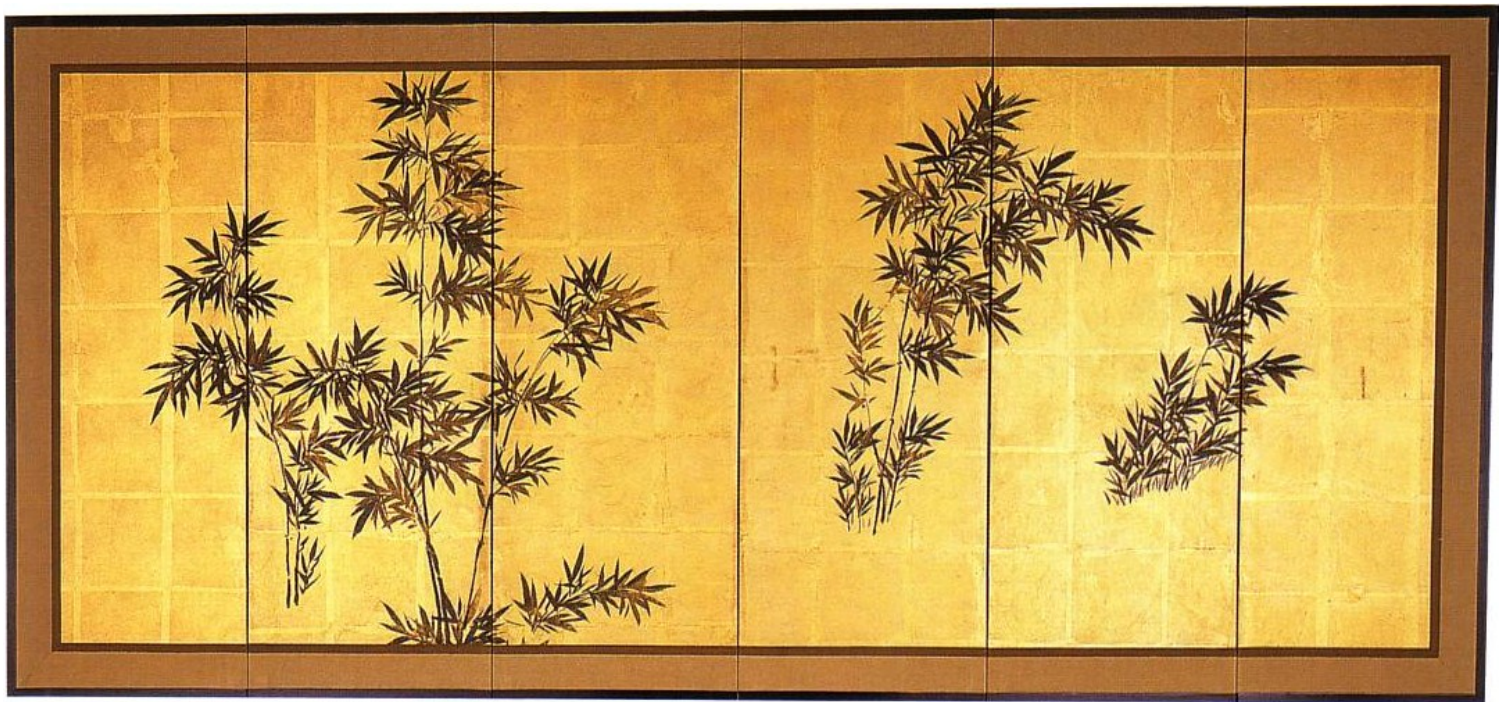

Size: 74cm x H 137cm per panel

Size: 137cm 137cm

**SSP-065 Ponies in a Stable**

Size: 205cm x H 95cm

**SSP-065-A** Horses in a Stable

Size: 200cm x H 140cm

**SSP-036** Ponies in a Stable

Size: 205cm x H 95cm

SSP-215 Horses and Grooms in the Stable

Size: 205cm x H 95cm

SSP-192 Warriors by the Sea

Size: 205cm x H 95cm

**SSP-197-S** Silver Grasses

Size: 135cm x H 94cm

**SSP-175** Zen Bamboo

Size: 137cm x 137cm

**SSP-152** Bamboo

Size: 200cm x H 140cm

**SSP-022-A** Bamboo

Size: 205cm x H 95cm

SSP-158 Green Bamboo

Size: 205cm x H 95cm

SSP-152-G Green Bamboo

Size: 200cm x H 140cm