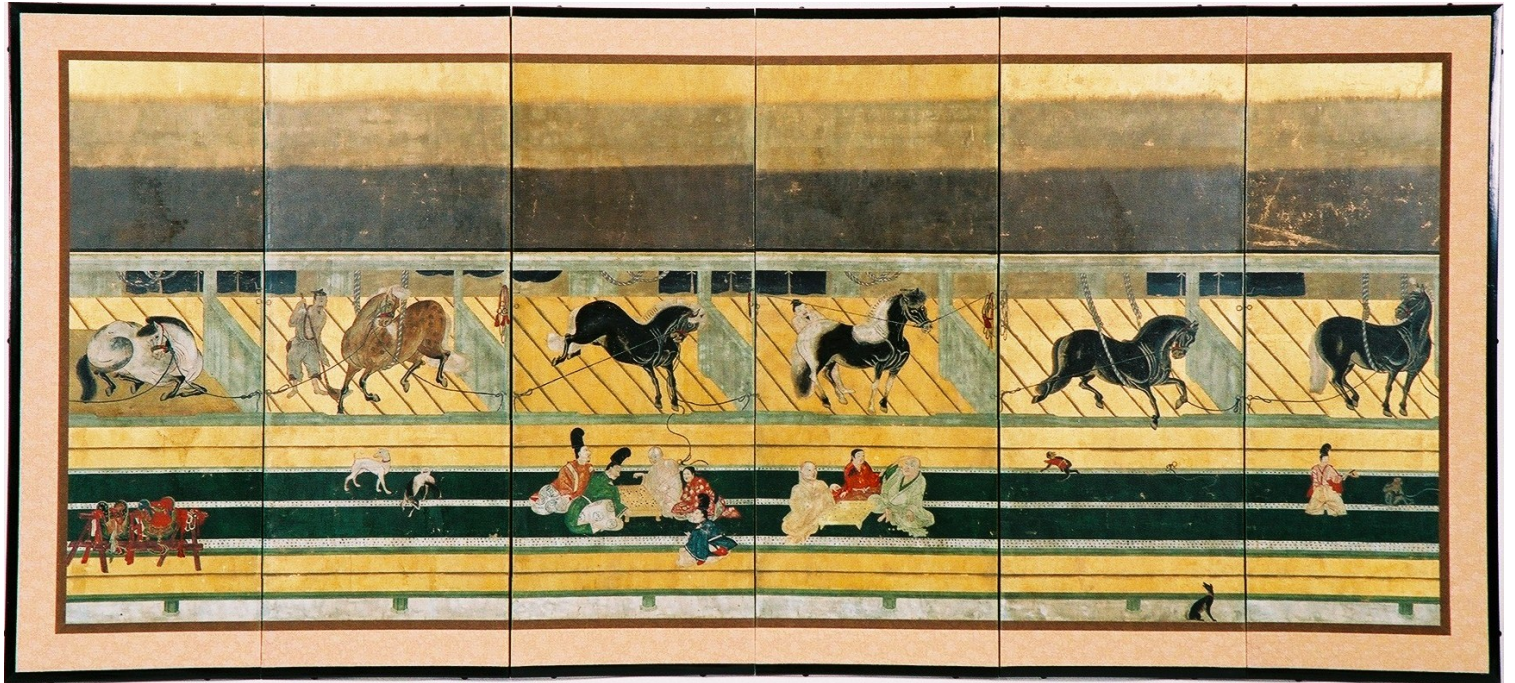

## **Japanese Screens**

Traditional folding screens from Japan, known as Bayou-literally “protection from the wind” -were originally developed to be used as dividers both indoors and outdoors, the zigzag construction allowing them to be either free-standing or wall mounted. These functional and versatile screens evolved in format over the years to allow greater artistic freedom. The development of the innovative and unobtrusive paper hinge allowed one vast expanse of unbroken paper which was suitable for continuous large scale horizontal compositions, and format thus came into being which was accepted by the Japanese as a serious medium for important artists.

The group of screens collected together here in our collection displays a wide variety of themes and includes works representative of most of the major schools of Japanese art, with a focus on the early 17th Century works which beautifully document the decorative taste of an increasingly affluent society. The use of gold in screen paintings was perfected during the Momoyama period (1573-1615) when some of the finest screens were commissioned by the warrior elite. Many such examples are included in this collection, particularly of the Rimpa school which was extremely influential in defining the Japanese decorative arts tradition of the 17th and 18th centuries.

Size: 74cm x H 137cm per panel

Size: 137cm 137cm

**SSP-065 Ponies in a Stable**

Size: 205cm x H 95cm

**SSP-065-A** Horses in a Stable

Size: 200cm x H 140cm

**SSP-036** Ponies in a Stable

Size: 205cm x H 95cm

SSP-215 Horses and Grooms in the Stable

Size: 205cm x H 95cm

SSP-192 Warriors by the Sea

Size: 205cm x H 95cm

**SSP-197-S** Silver Grasses

Size: 135cm x H 94cm

**SSP-175** Zen Bamboo

Size: 137cm x 137cm