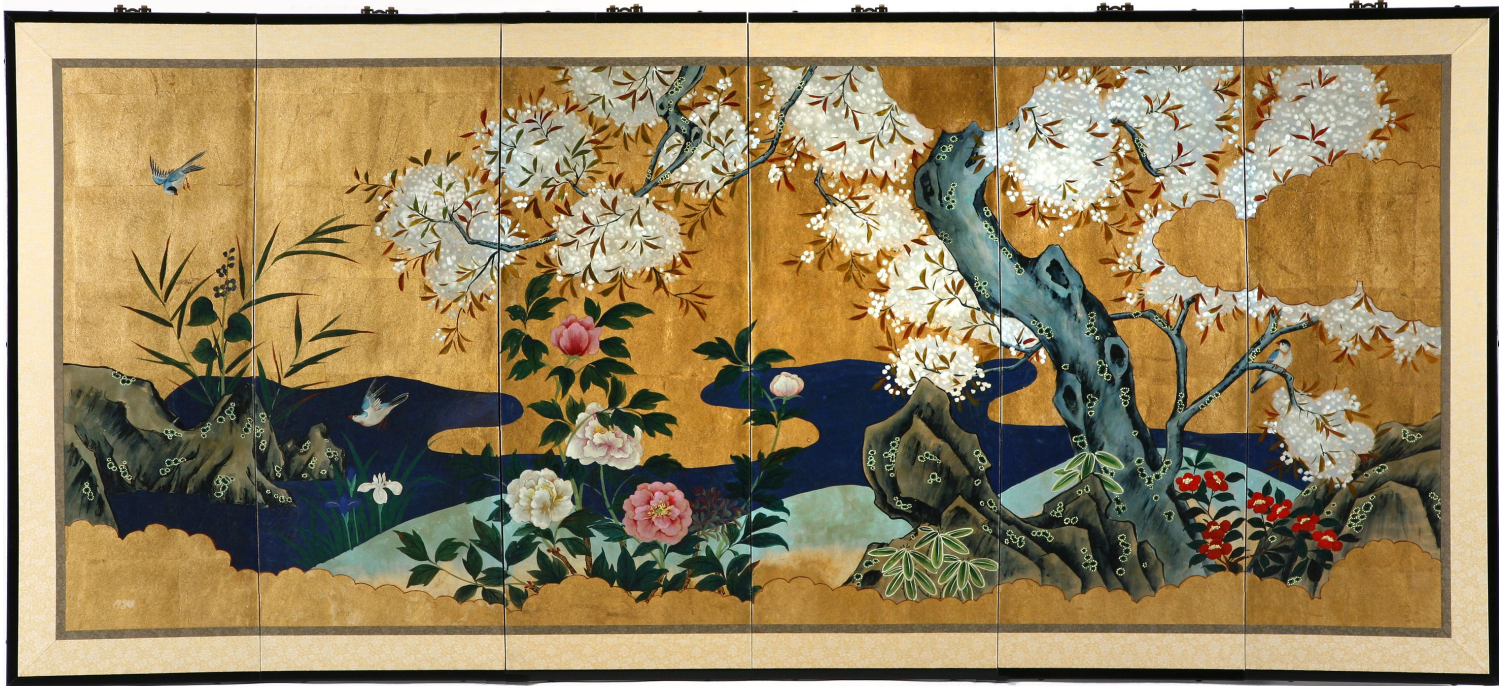

## **Japanese Screens**

Traditional folding screens from Japan, known as Bayou-literally “protection from the wind” -were originally developed to be used as dividers both indoors and outdoors, the zigzag construction allowing them to be either free-standing or wall mounted. These functional and versatile screens evolved in format over the years to allow greater artistic freedom. The development of the innovative and unobtrusive paper hinge allowed one vast expanse of unbroken paper which was suitable for continuous large scale horizontal compositions, and format thus came into being which was accepted by the Japanese as a serious medium for important artists.

**SSP-152** Bamboo

Size: 200cm x H 140cm

**SSP-022-A** Bamboo

Size: 205cm x H 95cm

SSP-158 Green Bamboo

Size: 205cm x H 95cm

SSP-152-G Green Bamboo

Size: 200cm x H 140cm

SSP-167 Bamboo and Chops

137cm x H 64cm

SSP-166 Bamboo with Calligraphy

137cm x H 64cm

SSP-282 Cherry Blossom Branch

137cm x H 64cm

SSP-279 Chrysanthemums

Size: 200cm x H 140cm

SSP-280 Spring Scene

Size: 205cm x H 95cm

**SSP-145** Cherry Blossom

Size: 137cm x 137cm

**SSP-141** Persimmon Tree

Size: 137cm x 137cm

SSP-189 Persimmons Branch with Birds      Size: 137cm x 137cm

SSP-205 Plum Blossom & Red Camelias