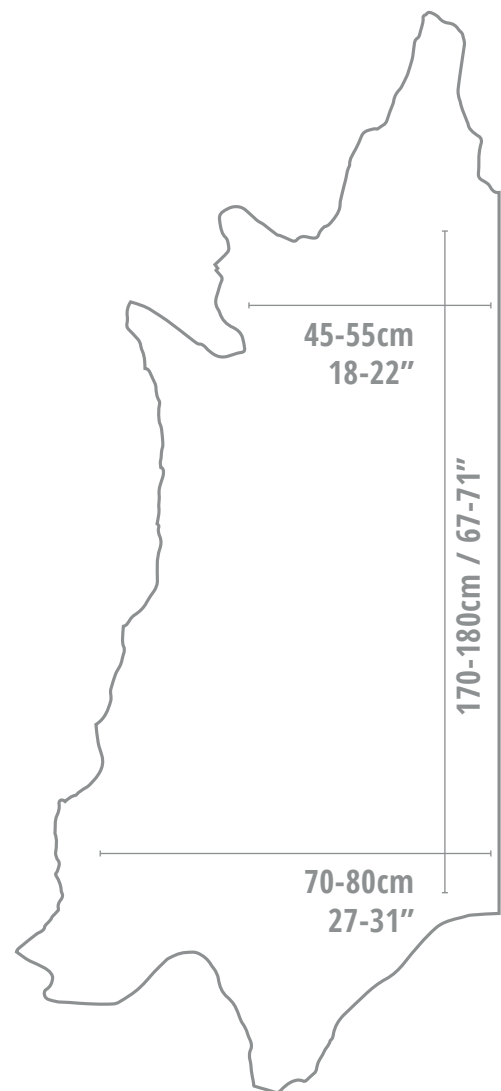

Average Hide Size: 24-27 ft² (2.2-2.5 m²)

Finish/Type: Pigmented | Corrected grain

Thickness: 1.0-1.2mm

Country of Origin: IT

Sector: Residential | Commercial | Marine

Minimum Order: Half hide

Notes: Calf skin

Fire Rating (Other):

Passes:

-

Environmental:

REACH

Vegas

Leather Specifications

**Based on an average half hide size
of 24-27 ft² (2.2-2.5 m²)**

Measurements are approximate

Hide sizes may vary,
please **contact us** if a specific size is required.

ALTFIELD
LONDON